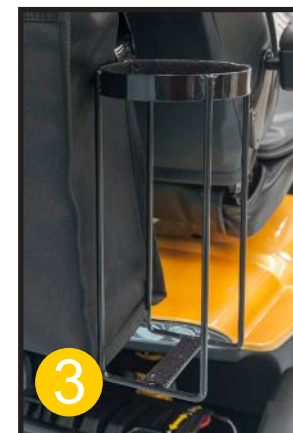

REARBAG1001

Sun Canopy

Sturdy and great for the outdoors.

SSC1001

To order this item, you must also have purchased REARBAG1001 as accessories must attach to rear bag.

Oxygen Bottle Carrier

OBC1001

To order this item, you must also have purchased REARBAG1001 as accessories must attach to rear bag.